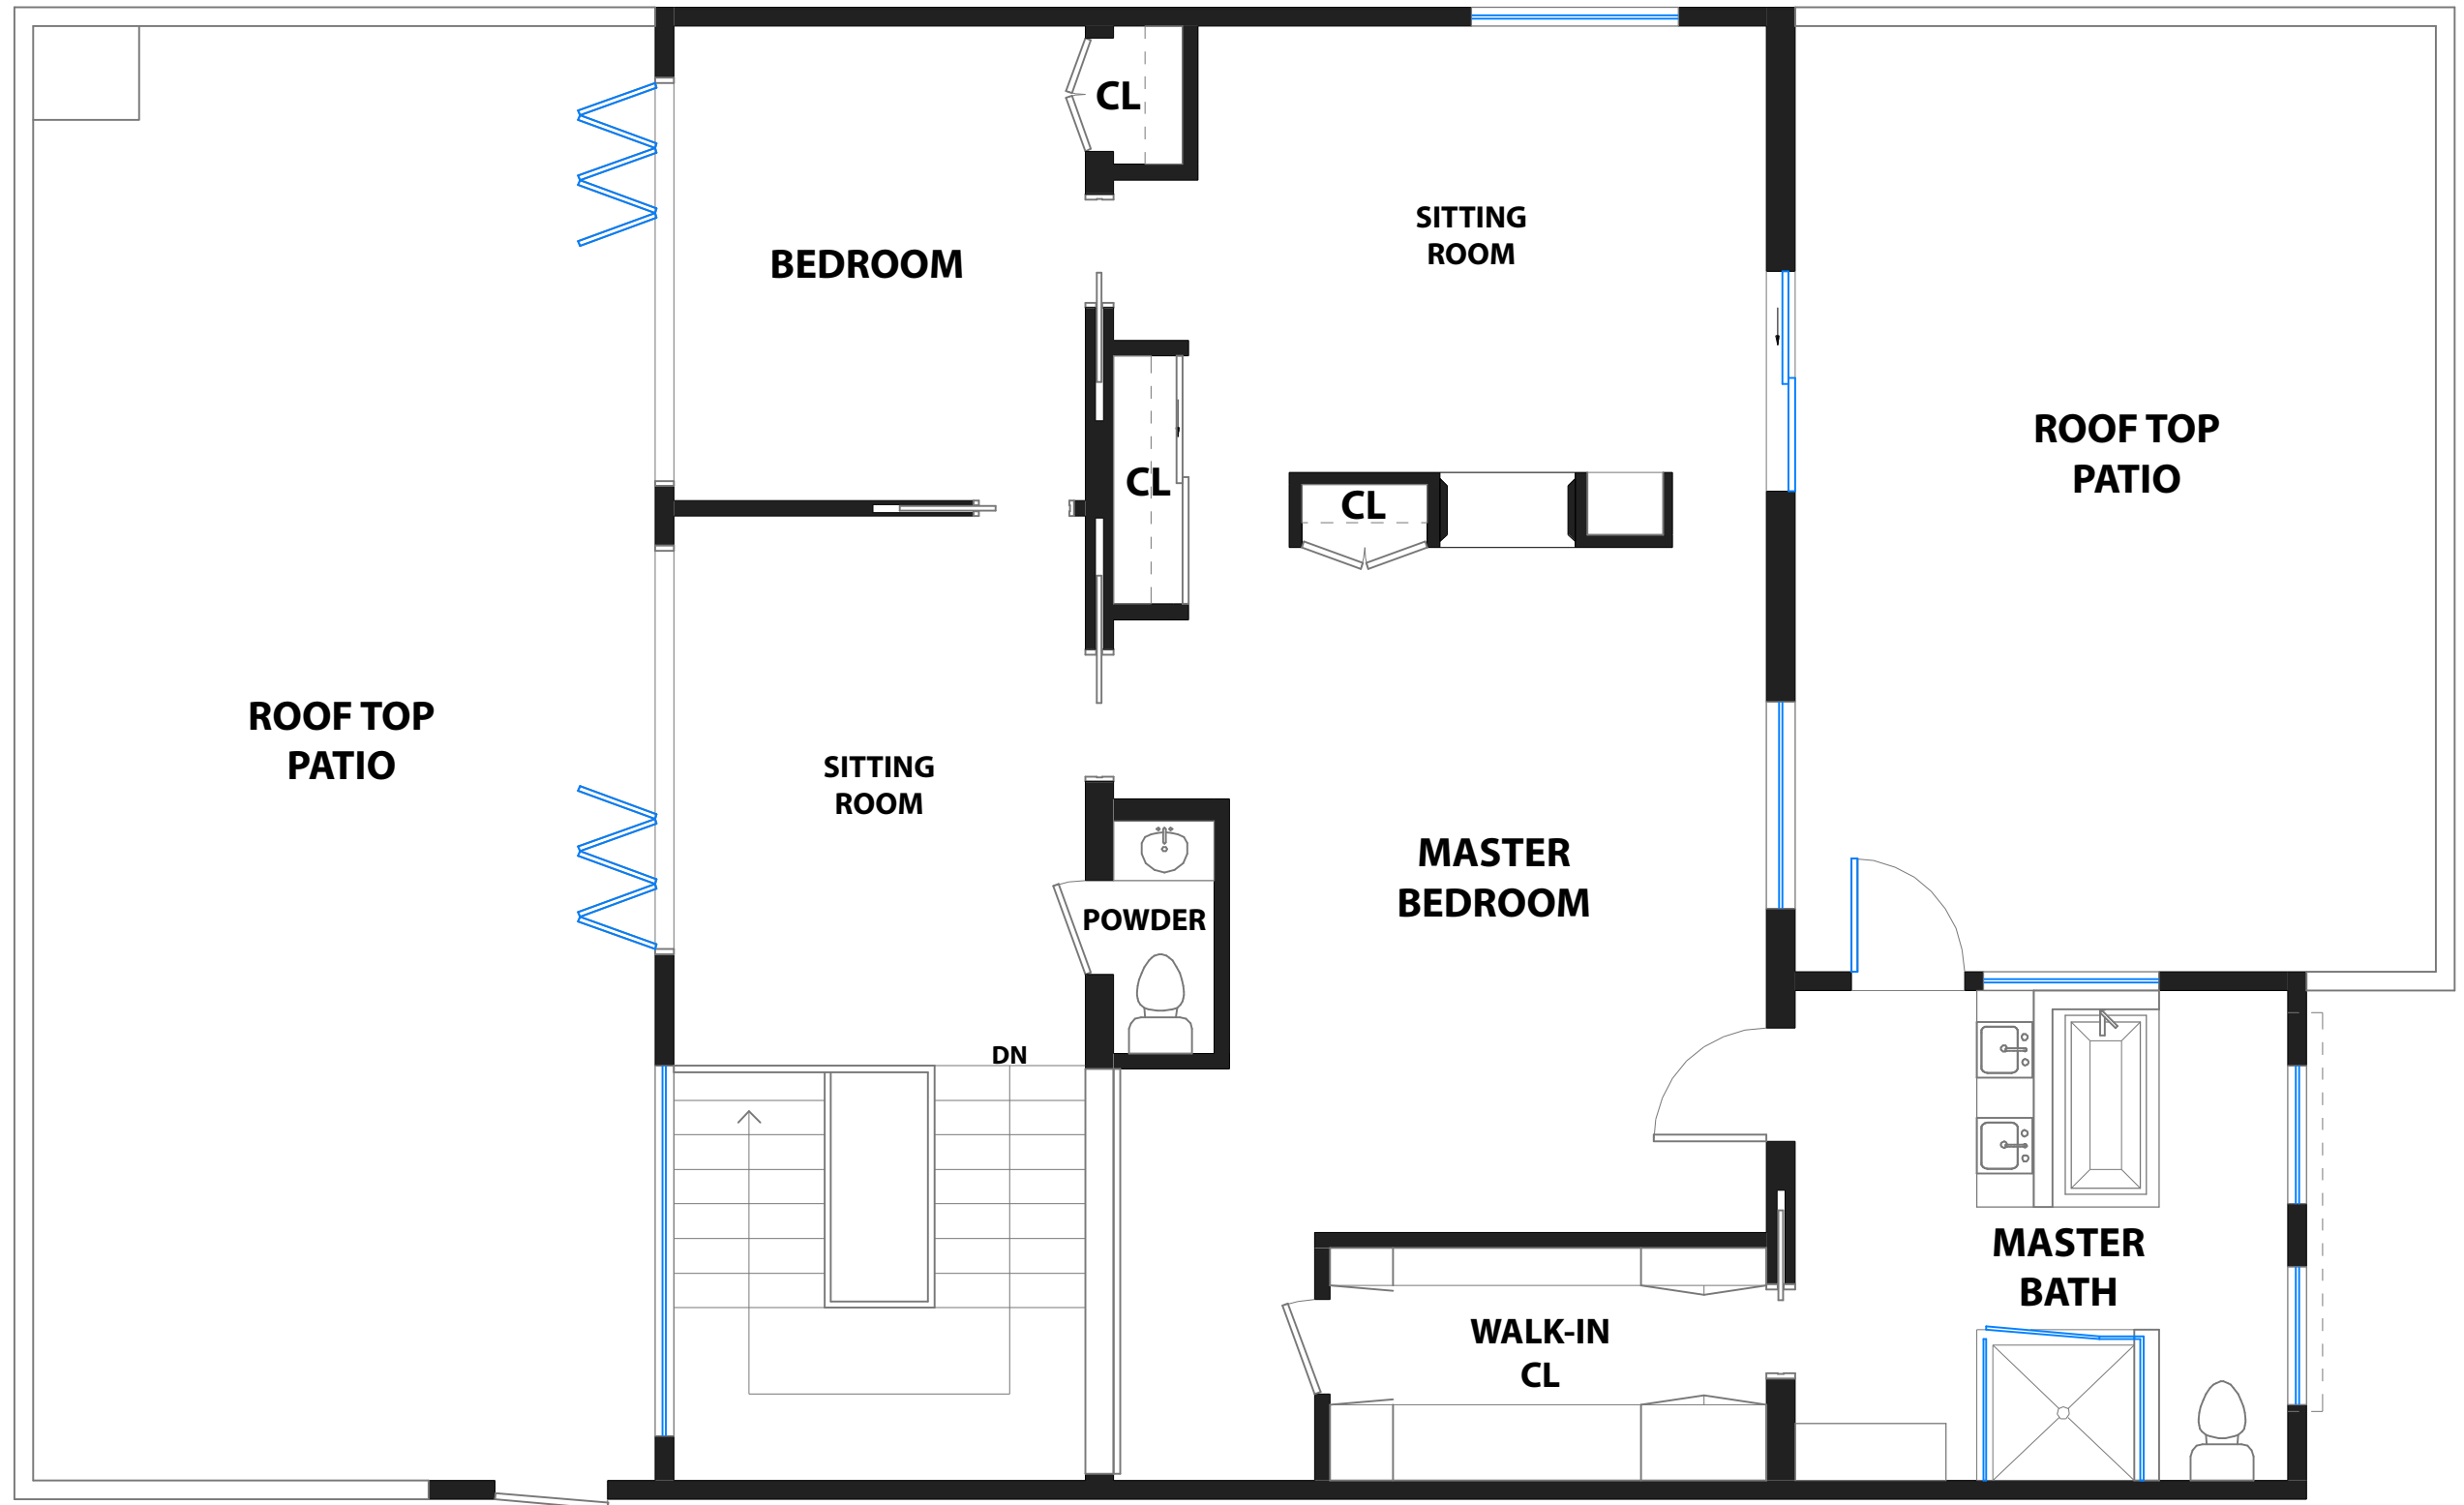

2169 FOLSOM STREET #M305

SAN FRANCISCO, CALIFORNIA

UPPER LEVEL

MAIN LEVEL